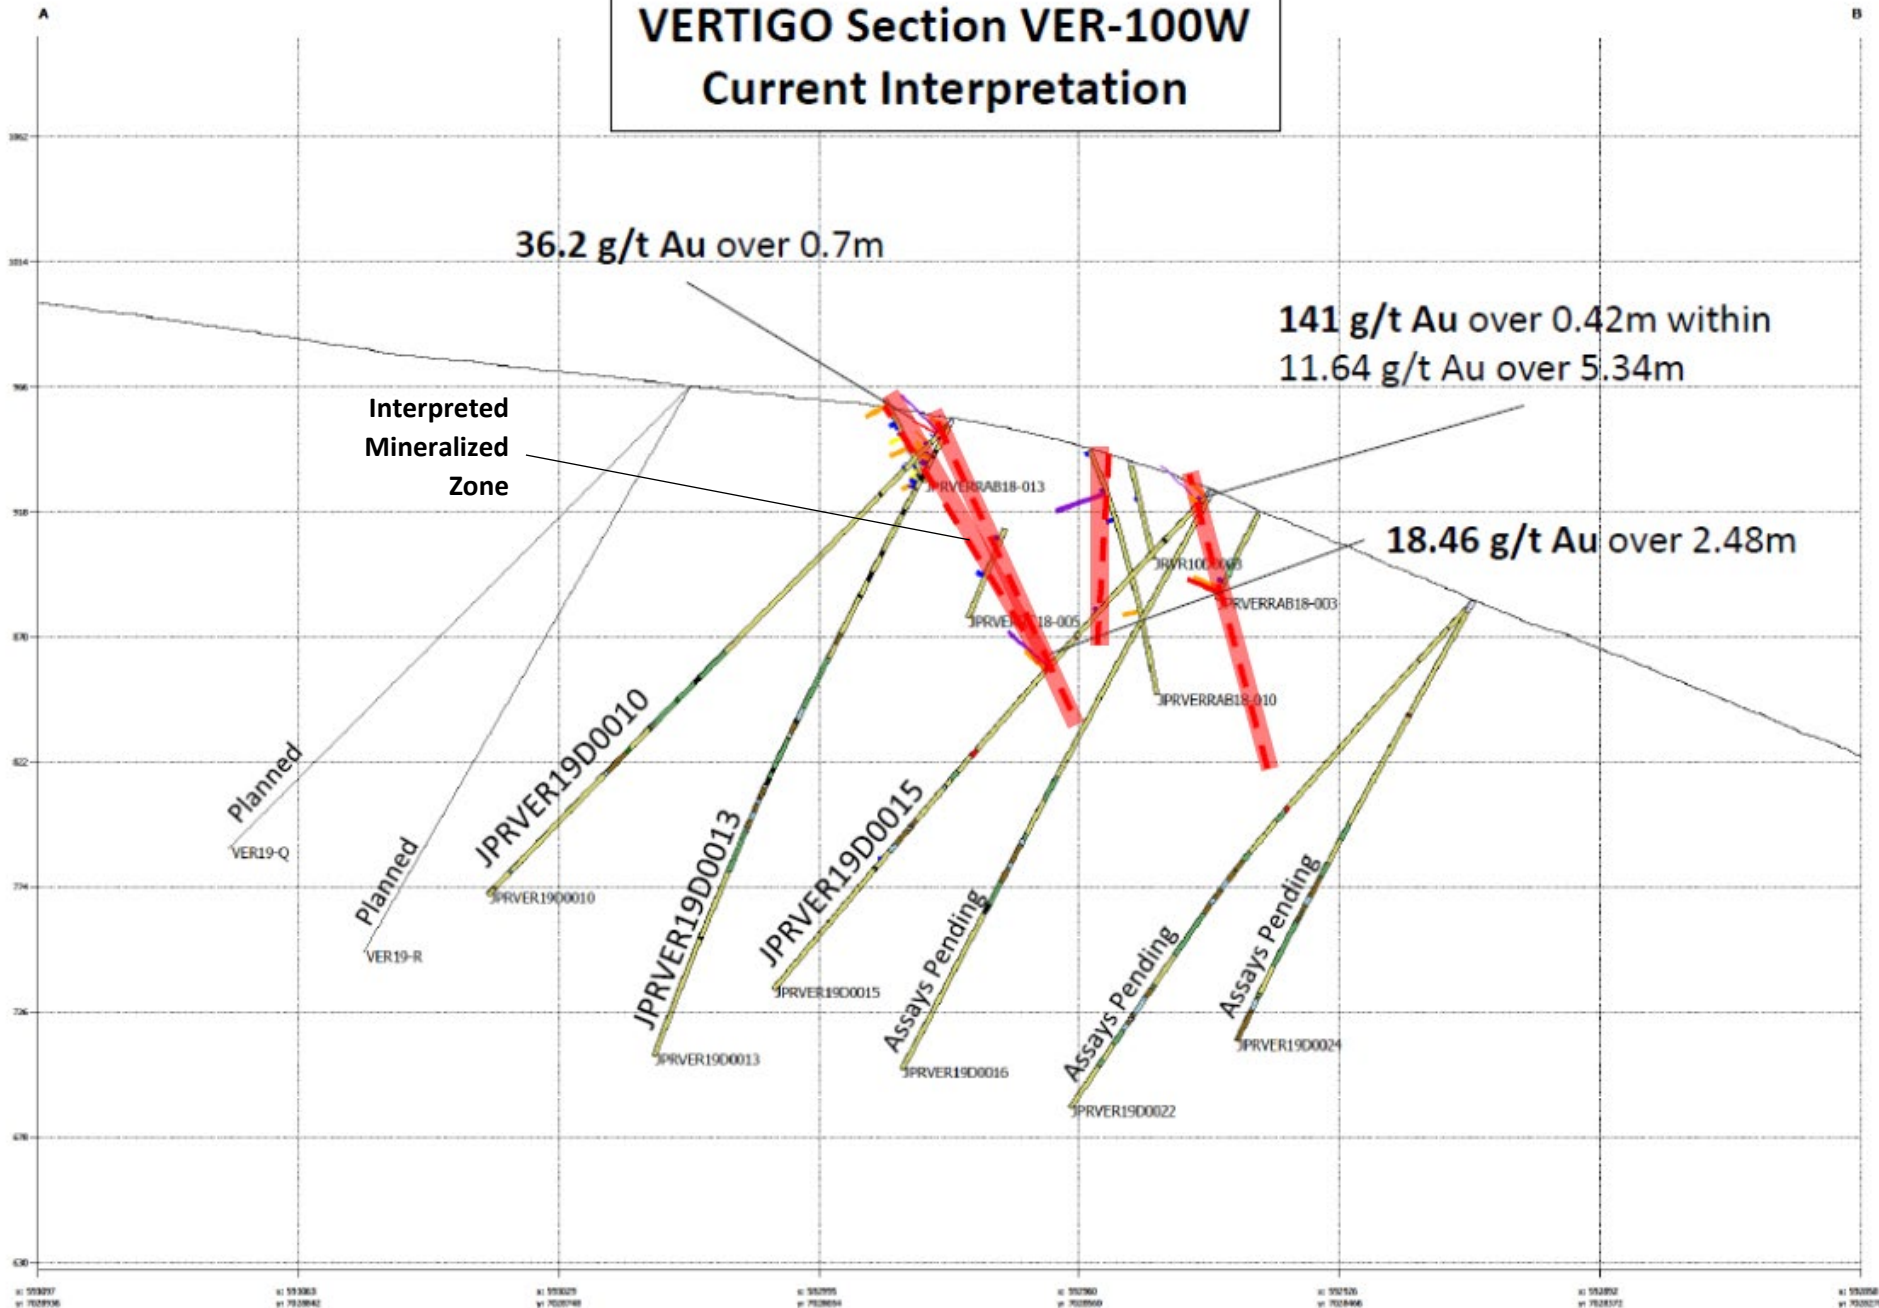

VERTIGO Section VER-000 Current Interpretation

Vertigo Section 000

Scale: 1:1,000
Vertical exaggeration: 1x

VERTIGO Section VER-100W Current Interpretation

Vertigo Section 100W

Scale: 1:1,000
Vertical exaggeration: 1x