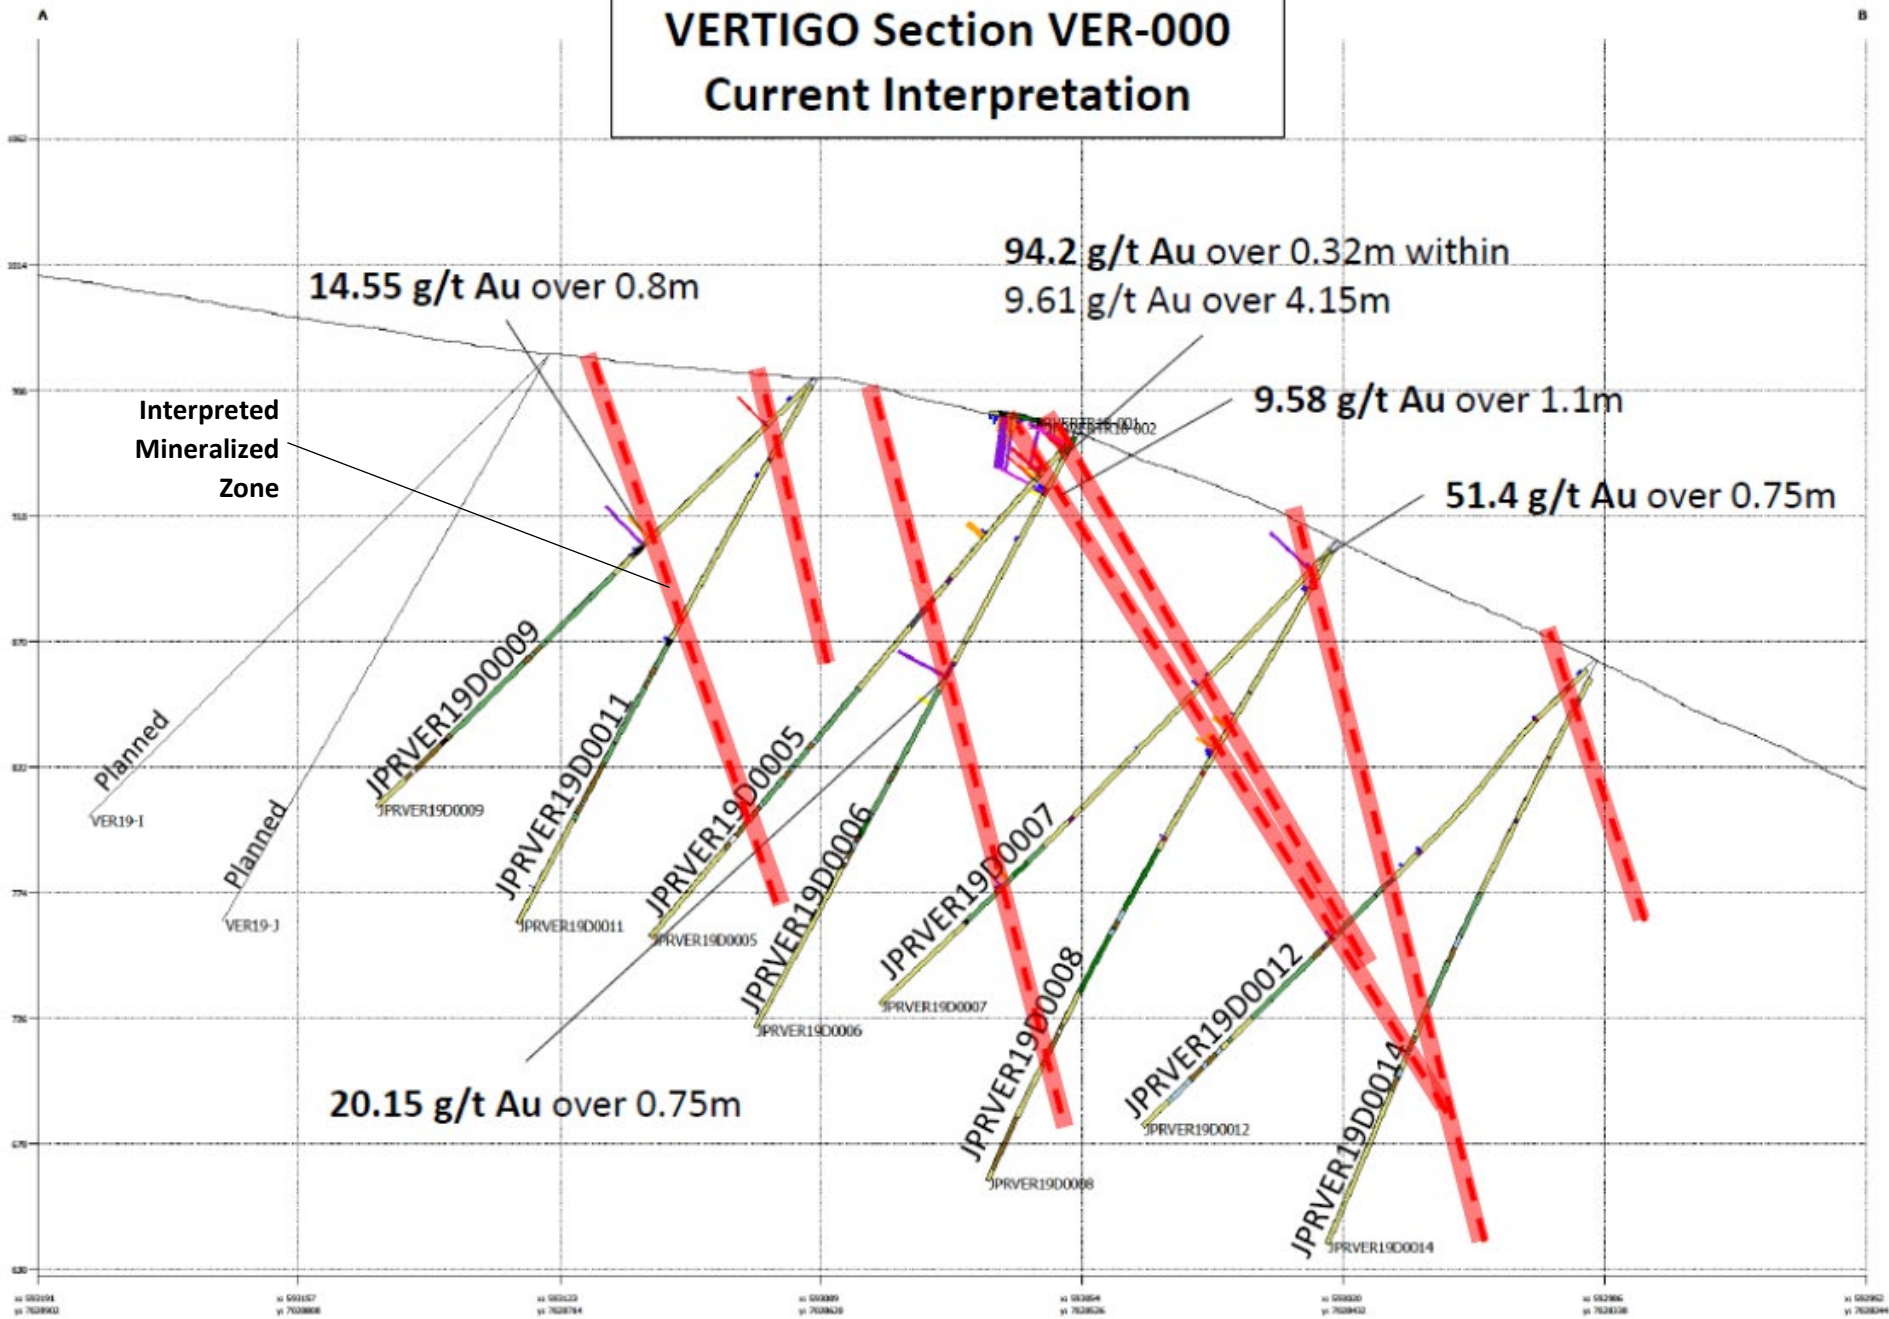

VERTIGO Section VER-000 Current Interpretation

Vertigo Section 000

Scale: 1:1,000
Vertical exaggeration: 1x

VERTIGO Section VER-100W Current Interpretation

Vertigo Section 100W

Scale: 1:1,000
Vertical exaggeration: 1x